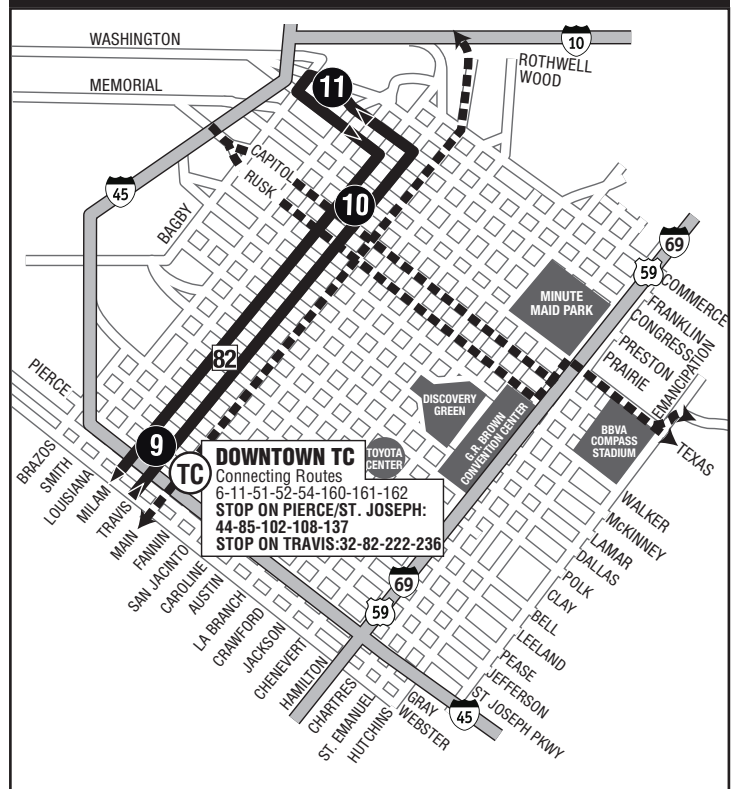

DOWNTOWN INSET