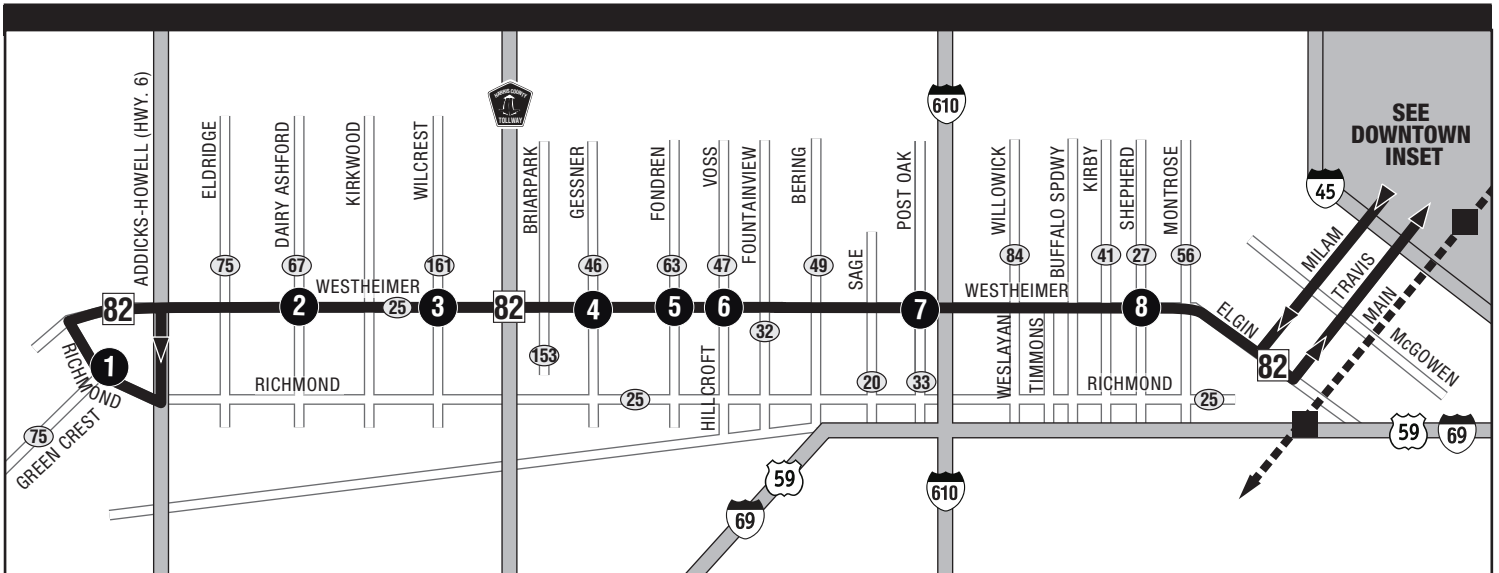

82 Westheimer Route Map / Mapa de la ruta