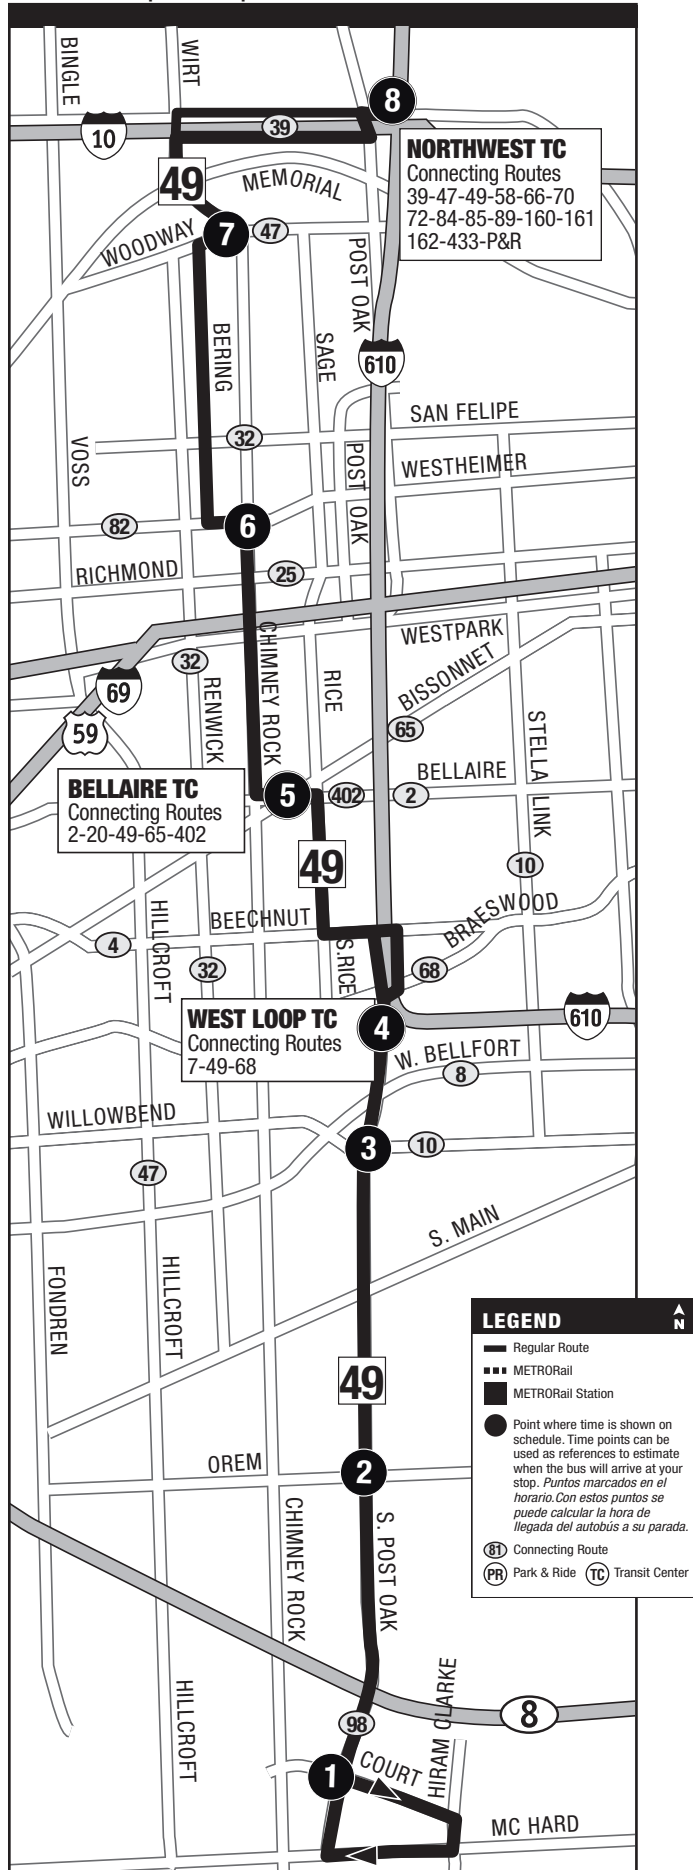

49 Chimney Rock / S. Post Oak

Route Map / Mapa de la ruta

Due to the COVID-19 pandemic, some routes may not be in service at this time. Get the latest METRO route and schedule information 24/7 by visiting RideMETRO.org

Reading a Bus Schedule

1. On the top of each timetable, look for names like “Weekday Inbound” or “Saturday Westbound” to determine which timetable to use.
2. Then look at the numbered dots, called time points, with names of places where buses stop. The listing does not include all bus stops, but buses will stop at all stops along your route.
3. Find the time points closest to where you are and where you want to go.
4. Check the column of times under your destination to find the time you want to arrive.
5. Find the time point nearest the place you want to board the bus. There will be a stop along the route within two blocks of that location — just look for your route number on the bus stop signs at each corner.
6. Then move your finger left along that line to your origin to determine your departure time. If you’re not catching the bus at the time point listed, refer to the time point before your stop.

Cómo leer el horario

1. En la parte superior de cada horario, busque los nombres tales como “Llegadas los días de la semana” o “Salida hacia el oeste los sábados” para determinar cuál horario usar.
2. Después busque los puntos numerados, con los nombres de los lugares donde paran los autobuses. La lista no incluye todas las paradas de los autobuses, pero los autobuses pararán en todas las paradas a lo largo de la ruta.
3. Encuentre el punto más cercano a donde usted está y a donde quiere ir.
4. Revise la columna de las horas según su destino para encontrar la hora a la que desea llegar.
5. Encuentre el punto numerado más cercano al lugar donde desea abordar el autobús. Habrá una parada a lo largo de la ruta dentro de dos cuadras de esa ubicación — simplemente busque el número de su ruta y los letreros de parada del autobús en cada esquina.
6. Después siga la línea hacia la izquierda de su origen para determinar su hora de salida. Si no puede tomar el autobús desde el punto numerado, refiérase al punto numerado antes de su parada.