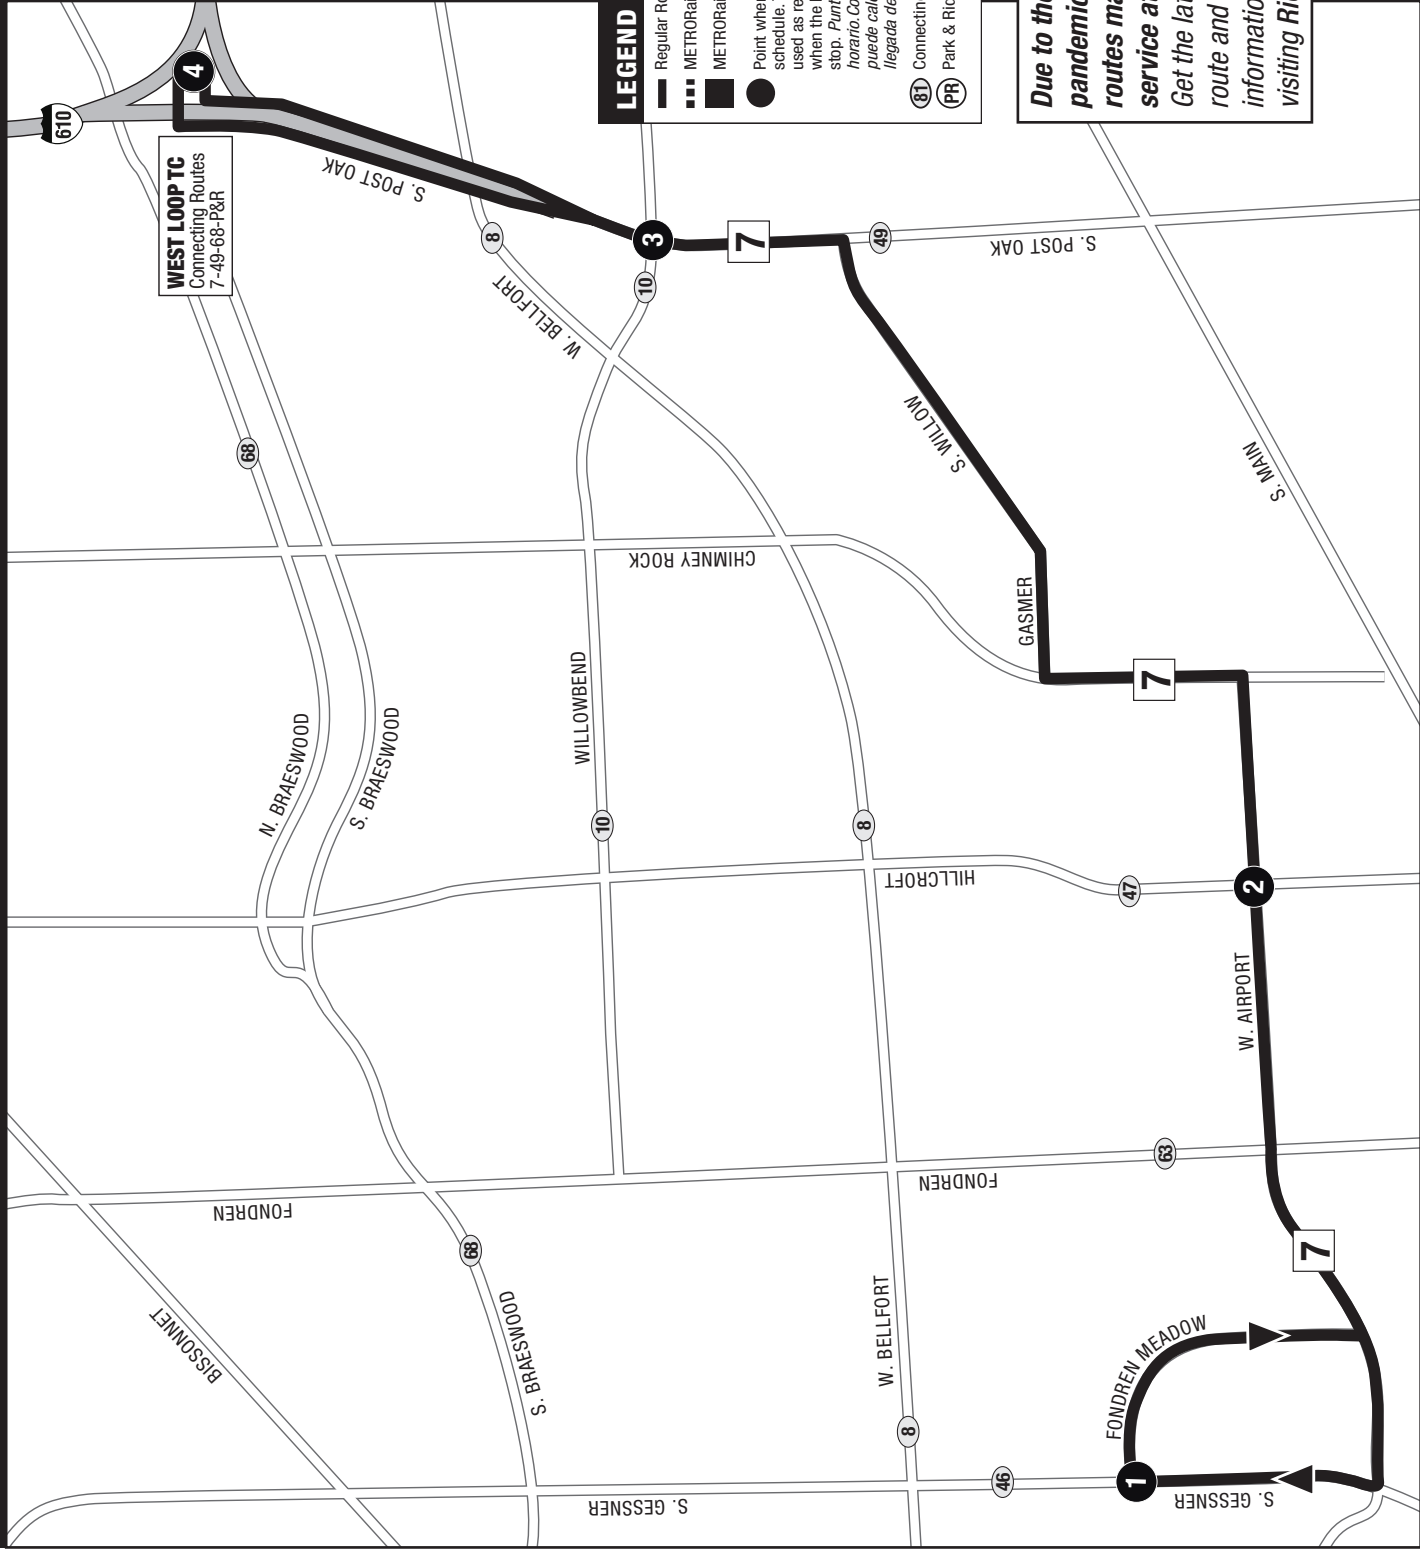

7 West Airport Route Map / Mapa de la ruta

LEGEND

- Regular Route
- METRORail
- METRORail Station
- Point where time is shown on schedule. Time points can be used as references to estimate when the bus will arrive at your stop. *Puntos marcados en el horario. Con estos puntos se puede calcular la hora de llegada del autobus a su parada.*
- 81 Connecting Route
- PR Park & Ride
- TC Transit Center

Due to the COVID-19 pandemic, some routes may not be in service at this time. Get the latest METRO route and schedule information 24/7 by visiting RideMETRO.org