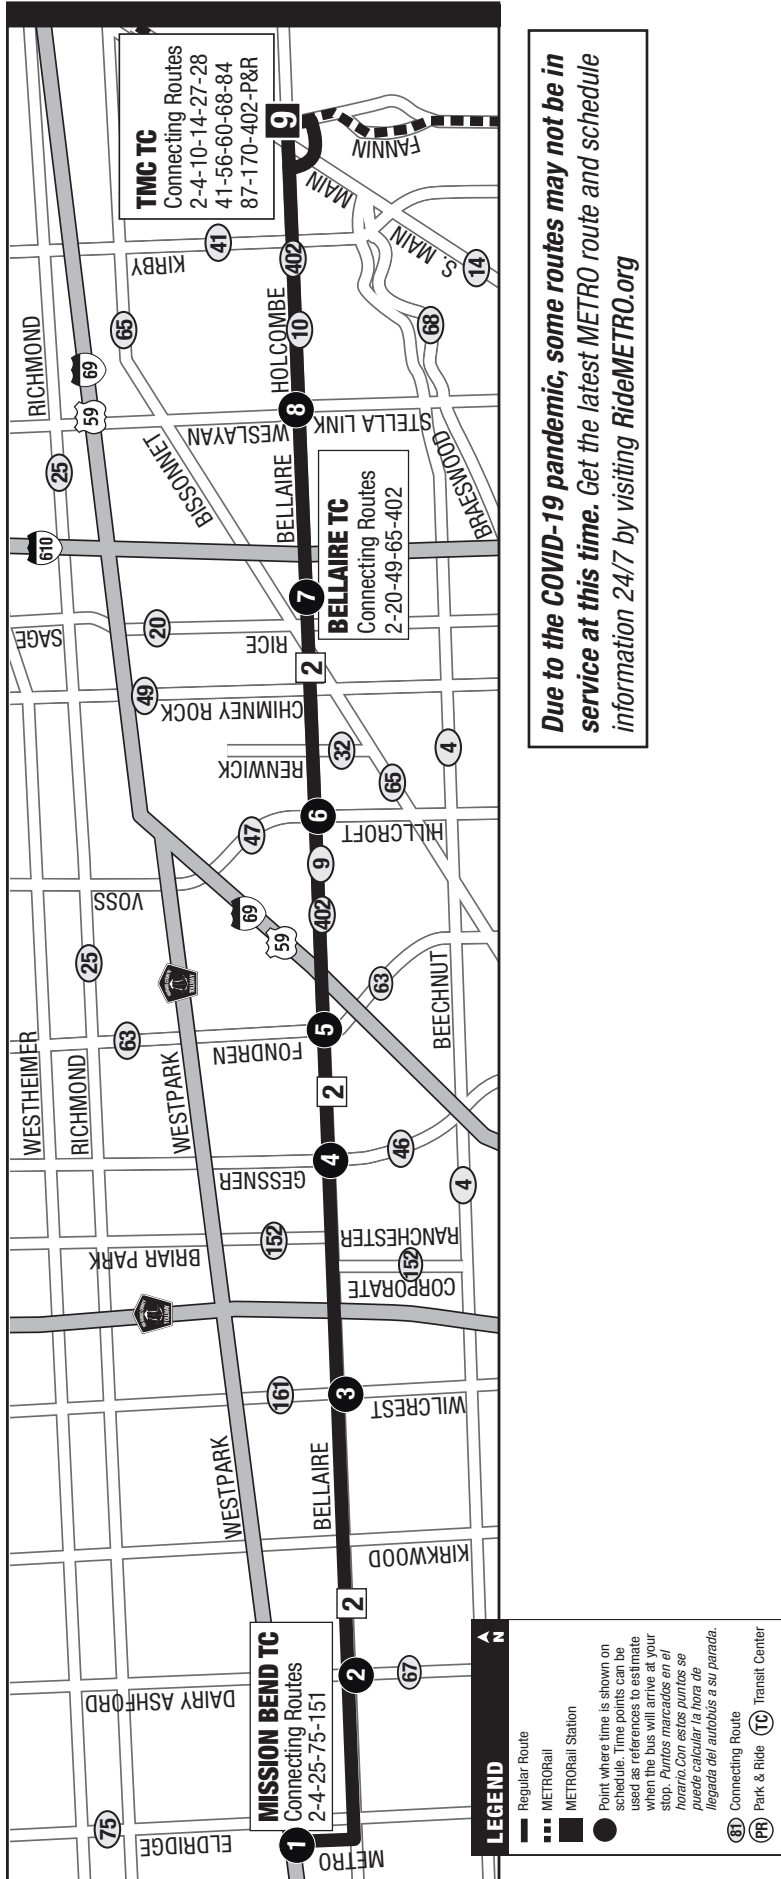

2 Bellaire Route Map / Mapa de la ruta

Due to the COVID-19 pandemic, some routes may not be in service at this time. Get the latest METRO route and schedule information 24/7 by visiting RideMETRO.org

Reading a Bus Schedule

1. On the top of each timetable, look for names like “Weekday Inbound” or “Saturday Westbound” to determine which timetable to use.
2. Then look at the numbered dots, called time points, with names of places where buses stop. The listing does not include all bus stops, but buses will stop at all stops along your route.
3. Find the time points closest to where you are and where you want to go.
4. Check the column of times under your destination to find the time you want to arrive.
5. Find the time point nearest the place you want to board the bus. There will be a stop along the route within two blocks of that location — just look for your route number on the bus stop signs at each corner.
6. Then move your finger left along that line to your origin to determine your departure time. If you’re not catching the bus at the time point listed, refer to the time point before your stop.

Cómo leer el horario

1. En la parte superior de cada horario, busque los nombres tales como “Llegadas los días de la semana” o “Salida hacia el oeste los sábados” para determinar cuál horario usar.
2. Después busque los puntos numerados, con los nombres de los lugares donde paran los autobuses. La lista no incluye todas las paradas de los autobuses, pero los autobuses pararán en todas las paradas a lo largo de la ruta.
3. Encuentre el punto más cercano a donde usted está y a donde quiere ir.
4. Revise la columna de las horas según su destino para encontrar la hora a la que desea llegar.
5. Encuentre el punto numerado más cercano al lugar donde desea abordar el autobús. Habrá una parada a lo largo de la ruta dentro de dos cuadras de esa ubicación — simplemente busque el número de su ruta y los letreros de parada del autobús en cada esquina.
6. Después siga la línea hacia la izquierda de su origen para determinar su hora de salida. Si no puede tomar el autobús desde el punto numerado, refiérase al punto numerado antes de su parada.