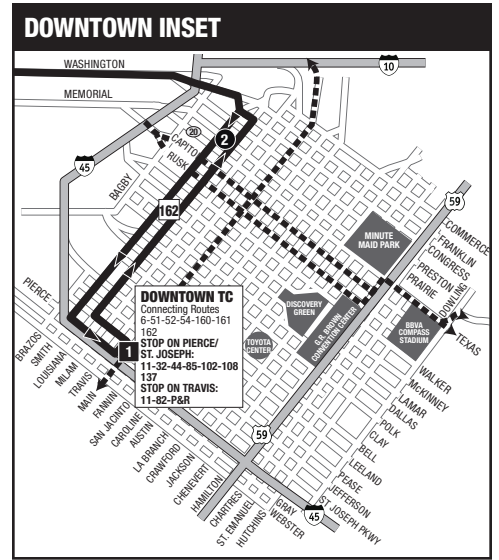

Reading a Bus Schedule

1. On the top of each timetable, look for names like “Weekday Inbound” or “Saturday Westbound” to determine which timetable to use.
2. Then look at the numbered dots, called time points, with names of places where buses stop. The listing does not include all bus stops, but buses will stop at all stops along your route.
3. Find the time points closest to where you are and where you want to go.
4. Check the column of times under your destination to find the time you want to arrive.
5. Find the time point nearest the place you want to board the bus. There will be a stop along the route within two blocks of that location — just look for your route number on the bus stop signs at each corner.
6. Then move your finger left along that line to your origin to determine your departure time. If you’re not catching the bus at the time point listed, refer to the time point before your stop.

Cómo leer el horario

1. En la parte superior de cada horario, busque los nombres tales como “Llegadas los días de la semana” o “Salida hacia el oeste los sábados” para determinar cuál horario usar.
2. Después busque los puntos numerados, con los nombres de los lugares donde paran los autobuses. La lista no incluye todas las paradas de los autobuses, pero los autobuses pararán en todas las paradas a lo largo de la ruta.
3. Encuentre el punto más cercano a donde usted está y a donde quiere ir.
4. Revise la columna de las horas según su destino para encontrar la hora a la que desea llegar.
5. Encuentre el punto numerado más cercano al lugar donde desea abordar el autobús. Habrá una parada a lo largo de la ruta dentro de dos cuadras de esa ubicación — simplemente busque el número de su ruta y los letreros de parada del autobús en cada esquina.
6. Después siga la línea hacia la izquierda de su origen para determinar su hora de salida. Si no puede tomar el autobús desde el punto numerado, refiérase al punto numerado antes de su parada.