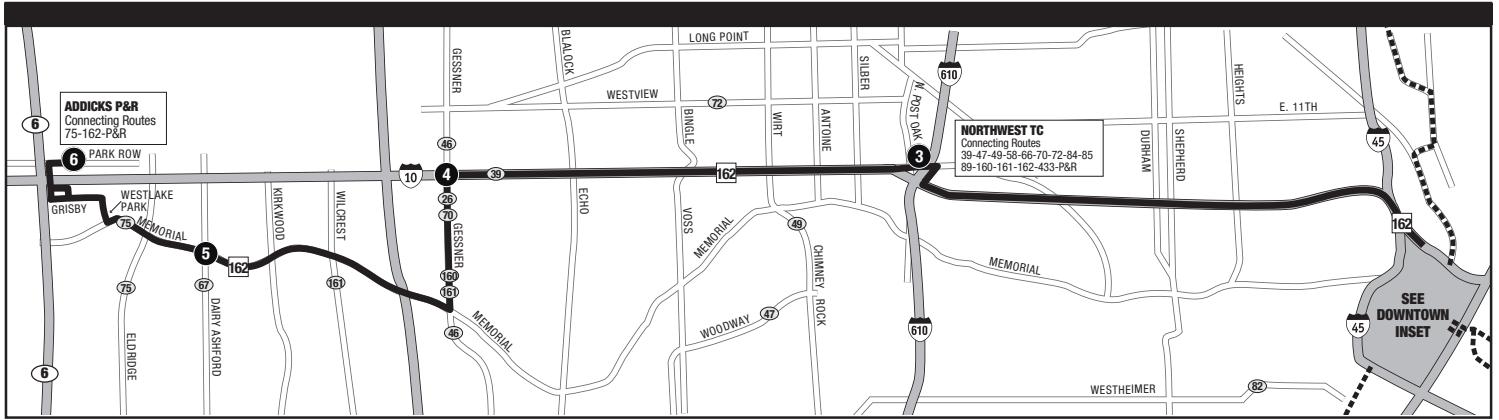

162 Memorial Express Route Map / Mapa de la ruta

Due to the COVID-19 pandemic, some routes may not be in service at this time. Get the latest METRO route and schedule information 24/7 by visiting RideMETRO.org

LEGEND

- Regular Route
- METRORail
- METRORail Station
- Point where time is shown on schedule. Time points can be used as references to estimate when the bus will arrive at your stop. *Puntos marcados en el horario. Con estos puntos se puede calcular la hora de llegada del autobús a su parada.*
- Connecting Route
- Park & Ride
- Transit Center