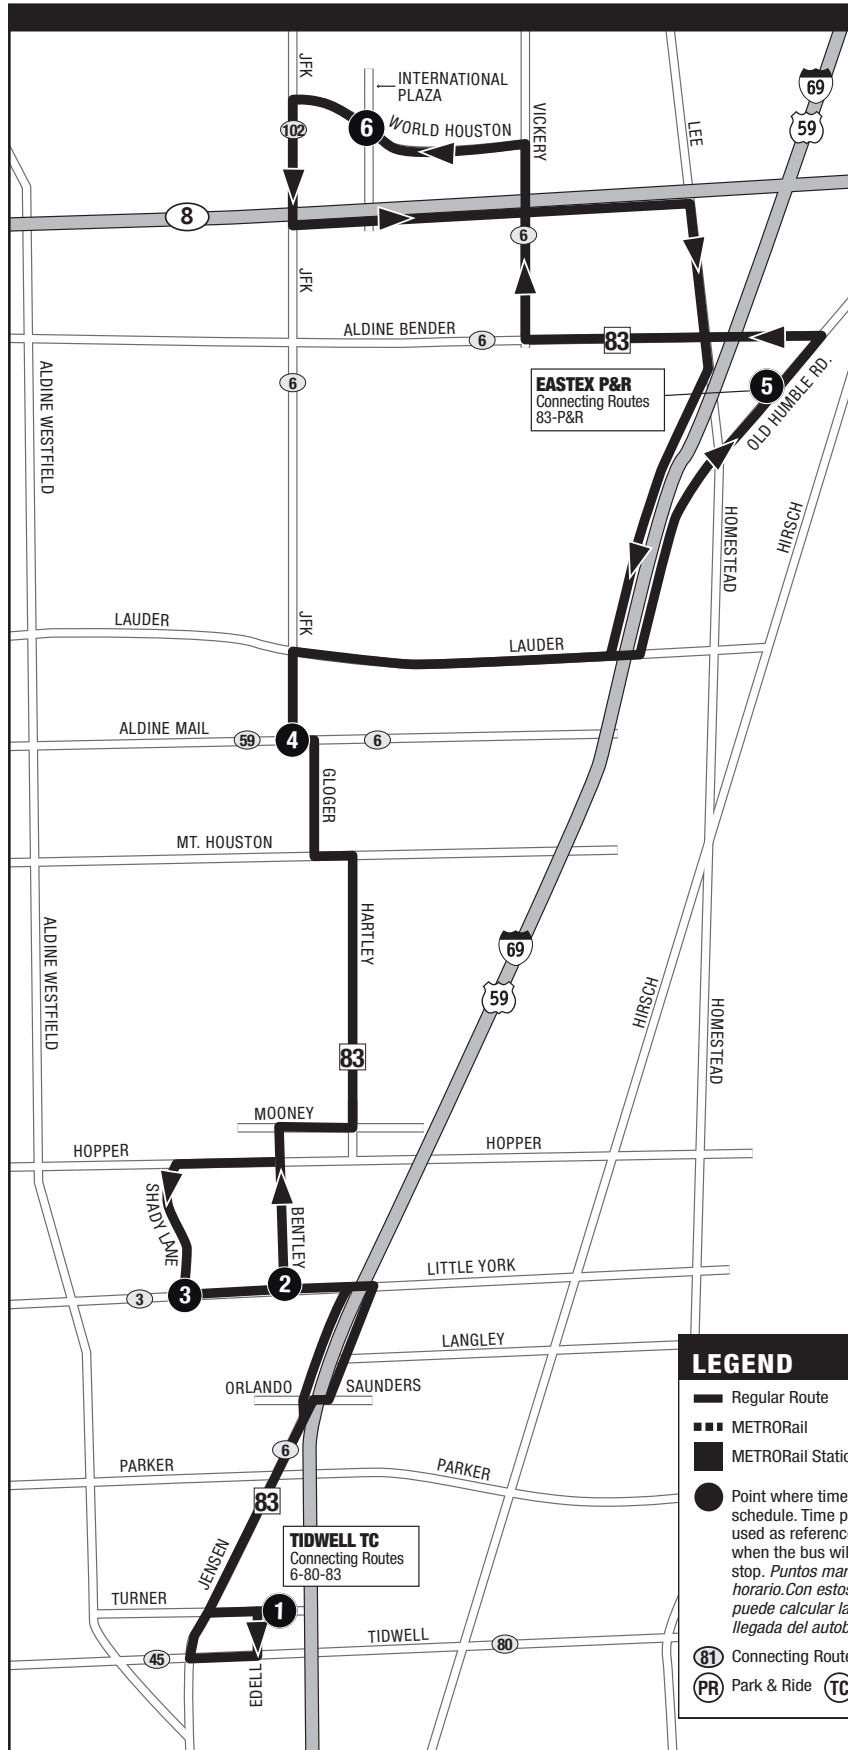

83 Lee Road - JFK Route Map / Mapa de la ruta

Reading a Bus Schedule

1. On the top of each timetable, look for names like "Weekday Inbound" or "Saturday Westbound" to determine which timetable to use.
2. Then look at the numbered dots, called time points, with names of places where buses stop. The listing does not include all bus stops, but buses will stop at all stops along your route.
3. Find the time points closest to where you are and where you want to go.
4. Check the column of times under your destination to find the time you want to arrive.
5. Find the time point nearest the place you want to board the bus. There will be a stop along the route within two blocks of that location — just look for your route number on the bus stop signs at each corner.
6. Then move your finger left along that line to your origin to determine your departure time. If you're not catching the bus at the time point listed, refer to the time point before your stop.

Cómo leer el horario

1. En la parte superior de cada horario, busque los nombres tales como "Llegadas los días de la semana" o "Salida hacia el oeste los sábados" para determinar cuál horario usar.
2. Después busque los puntos numerados, con los nombres de los lugares donde paran los autobuses. La lista no incluye todas las paradas de los autobuses, pero los autobuses pararán en todas las paradas a lo largo de la ruta.
3. Encuentre el punto más cercano a donde usted está y a donde quiere ir.
4. Revise la columna de las horas según su destino para encontrar la hora a la que desea llegar.
5. Encuentre el punto numerado más cercano al lugar donde desea abordar el autobús. Habrá una parada a lo largo de la ruta dentro de dos cuadras de esa ubicación — simplemente busque el número de su ruta y los letreros de parada del autobús en cada esquina.
6. Después siga la línea hacia la izquierda de su origen para determinar su hora de salida. Si no puede tomar el autobús desde el punto numerado, refiérase al punto numerado antes de su parada.

Due to the COVID-19 pandemic, some routes may not be in service at this time. Get the latest METRO route and schedule information 24/7 by visiting [RideMETRO.org](https://www.ridemetro.org)