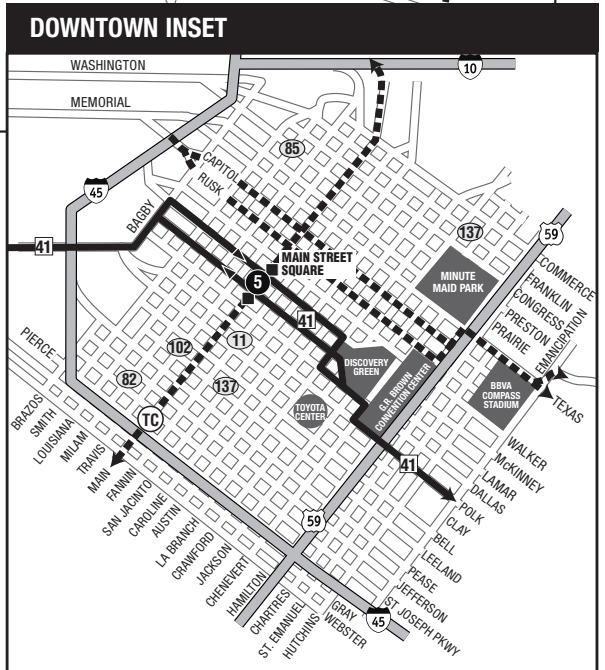

Due to the COVID-19 pandemic, some routes may not be in service at this time.
 Get the latest METRO route and schedule information 24/7 by visiting RideMETRO.org

41 Kirby / Polk Route Map / Mapa de la ruta

EASTWOOD TC
 Connecting Routes
 4-9-25-40-41-50-80-P&R

TMCTC
 Connecting Routes
 2-4-10-14-27-28-41
 56-60-68-84-87-170
 402-P&R

LEGEND

- Regular Route
- METRORail
- METRORail Station
- Point where time is shown on schedule. Time points can be used as references to estimate when the bus will arrive at your stop. Puntos marcados en el horario. Con estos puntos se puede calcular la hora de llegada del autobús a su parada.
- Connecting Route
- Park & Ride
- Transit Center