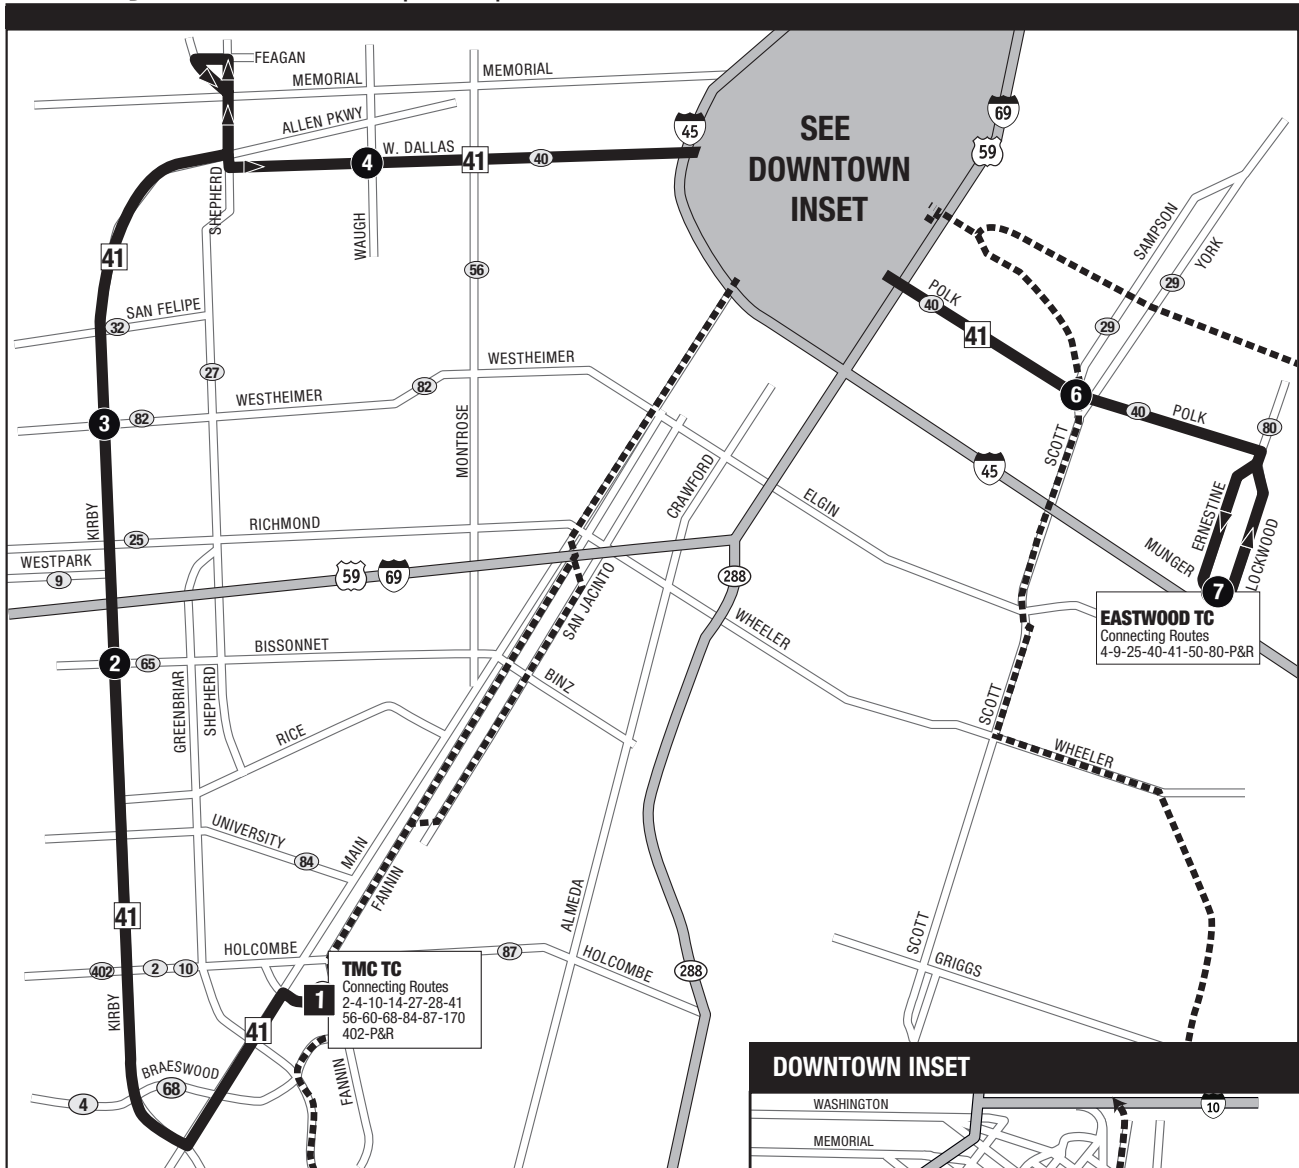

Due to the COVID-19 pandemic, some routes may not be in service at this time.
 Get the latest METRO route and schedule information 24/7 by visiting RideMETRO.org

41 Kirby / Polk Route Map / Mapa de la ruta