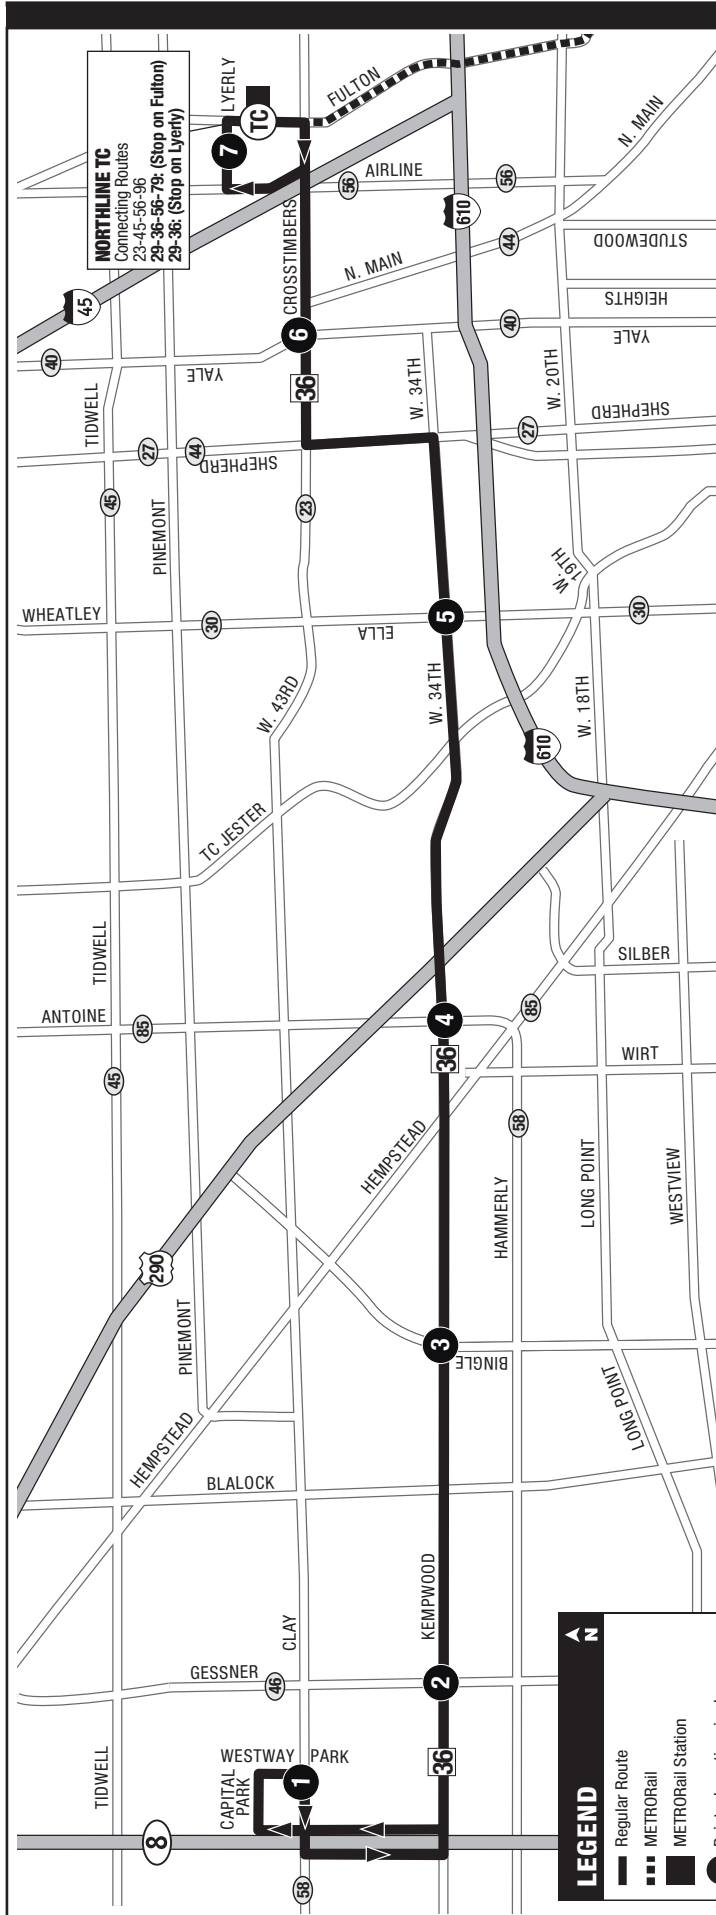

36 Kempwood Route Map / Mapa de la ruta

Due to the COVID-19 pandemic, some routes may not be in service at this time. Get the latest METRO route and schedule information 24/7 by visiting RideMETRO.org

Reading a Bus Schedule

1. On the top of each timetable, look for names like “Weekday Inbound” or “Saturday Westbound” to determine which timetable to use.
2. Then look at the numbered dots, called time points, with names of places where buses stop. The listing does not include all bus stops, but buses will stop at all stops along your route.
3. Find the time points closest to where you are and where you want to go.
4. Check the column of times under your destination to find the time you want to arrive.
5. Find the time point nearest the place you want to board the bus. There will be a stop along the route within two blocks of that location — just look for your route number on the bus stop signs at each corner.
6. Then move your finger left along that line to your origin to determine your departure time. If you’re not catching the bus at the time point listed, refer to the time point before your stop.

Cómo leer el horario

1. En la parte superior de cada horario, busque los nombres tales como “Llegadas los días de la semana” o “Salida hacia el oeste los sábados” para determinar cuál horario usar.
2. Después busque los puntos numerados, con los nombres de los lugares donde paran los autobuses. La lista no incluye todas las paradas de los autobuses, pero los autobuses pararán en todas las paradas a lo largo de la ruta.
3. Encuentre el punto más cercano a donde usted está y a donde quiere ir.
4. Revise la columna de las horas según su destino para encontrar la hora a la que desea llegar.
5. Encuentre el punto numerado más cercano al lugar donde desea abordar el autobús. Habrá una parada a lo largo de la ruta dentro de dos cuadras de esa ubicación — simplemente busque el número de su ruta y los letreros de parada del autobús en cada esquina.
6. Después siga la línea hacia la izquierda de su origen para determinar su hora de salida. Si no puede tomar el autobús desde el punto numerado, refiérase al punto numerado antes de su parada.