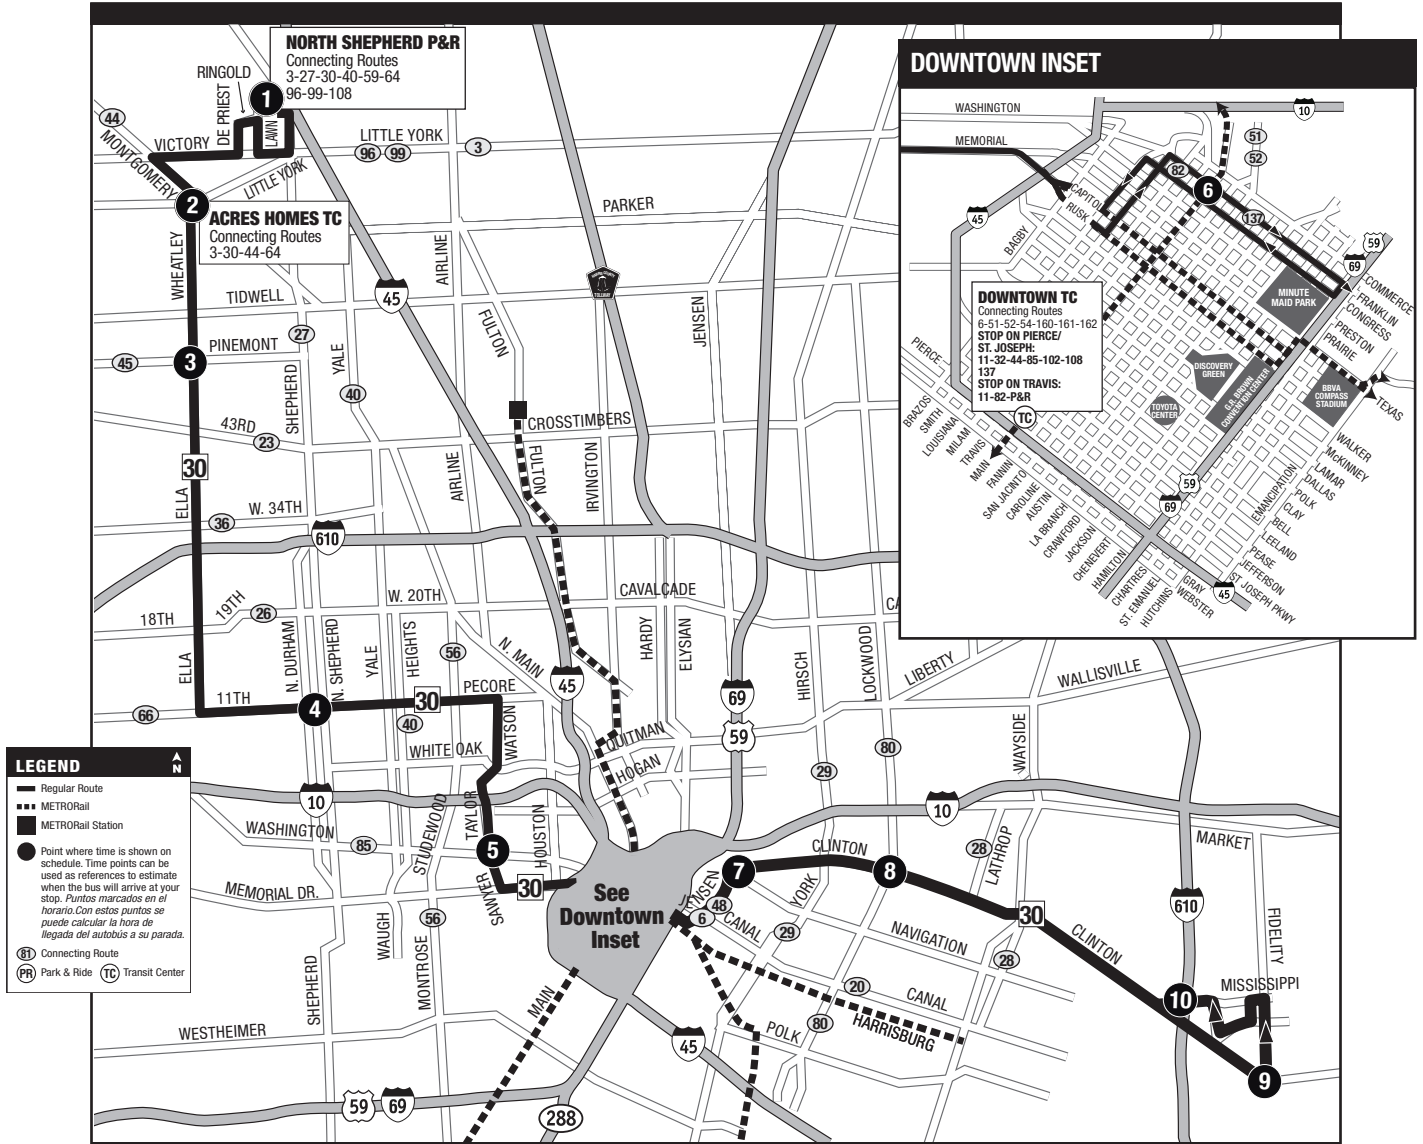

30 Clinton / Ella Route Map / Mapa de la ruta

Due to the COVID-19 pandemic, some routes may not be in service at this time. Get the latest METRO route and schedule information 24/7 by visiting [RideMETRO.org](https://www.ridemetro.org)

Reading a Bus Schedule

1. On the top of each timetable, look for names like "Weekday Inbound" or "Saturday Westbound" to determine which timetable to use.
2. Then look at the numbered dots, called time points, with names of places where buses stop. The listing does not include all bus stops, but buses will stop at all stops along your route.
3. Find the time points closest to where you are and where you want to go.
4. Check the column of times under your destination to find the time you want to arrive.
5. Find the time point nearest the place you want to board the bus. There will be a stop along the route within two blocks of that location — just look for your route number on the bus stop signs at each corner.
6. Then move your finger left along that line to your origin to determine your departure time. If you're not catching the bus at the time point listed, refer to the time point before your stop.

Cómo leer el horario

1. En la parte superior de cada horario, busque los nombres tales como "Llegadas los días de la semana" o "Salida hacia el oeste los sábados" para determinar cuál horario usar.
2. Después busque los puntos numerados, con los nombres de los lugares donde paran los autobuses. La lista no incluye todas las paradas de los autobuses, pero los autobuses pararán en todas las paradas a lo largo de la ruta.
3. Encuentre el punto más cercano a donde usted está y a donde quiere ir.
4. Revise la columna de las horas según su destino para encontrar la hora a la que desea llegar.
5. Encuentre el punto numerado más cercano al lugar donde desea abordar el autobús. Habrá una parada a lo largo de la ruta dentro de dos cuadras de esa ubicación — simplemente busque el número de su ruta y los letreros de parada del autobús en cada esquina.
6. Después siga la línea hacia la izquierda de su origen para determinar su hora de salida. Si no puede tomar el autobús desde el punto numerado, refiérase al punto numerado antes de su parada.