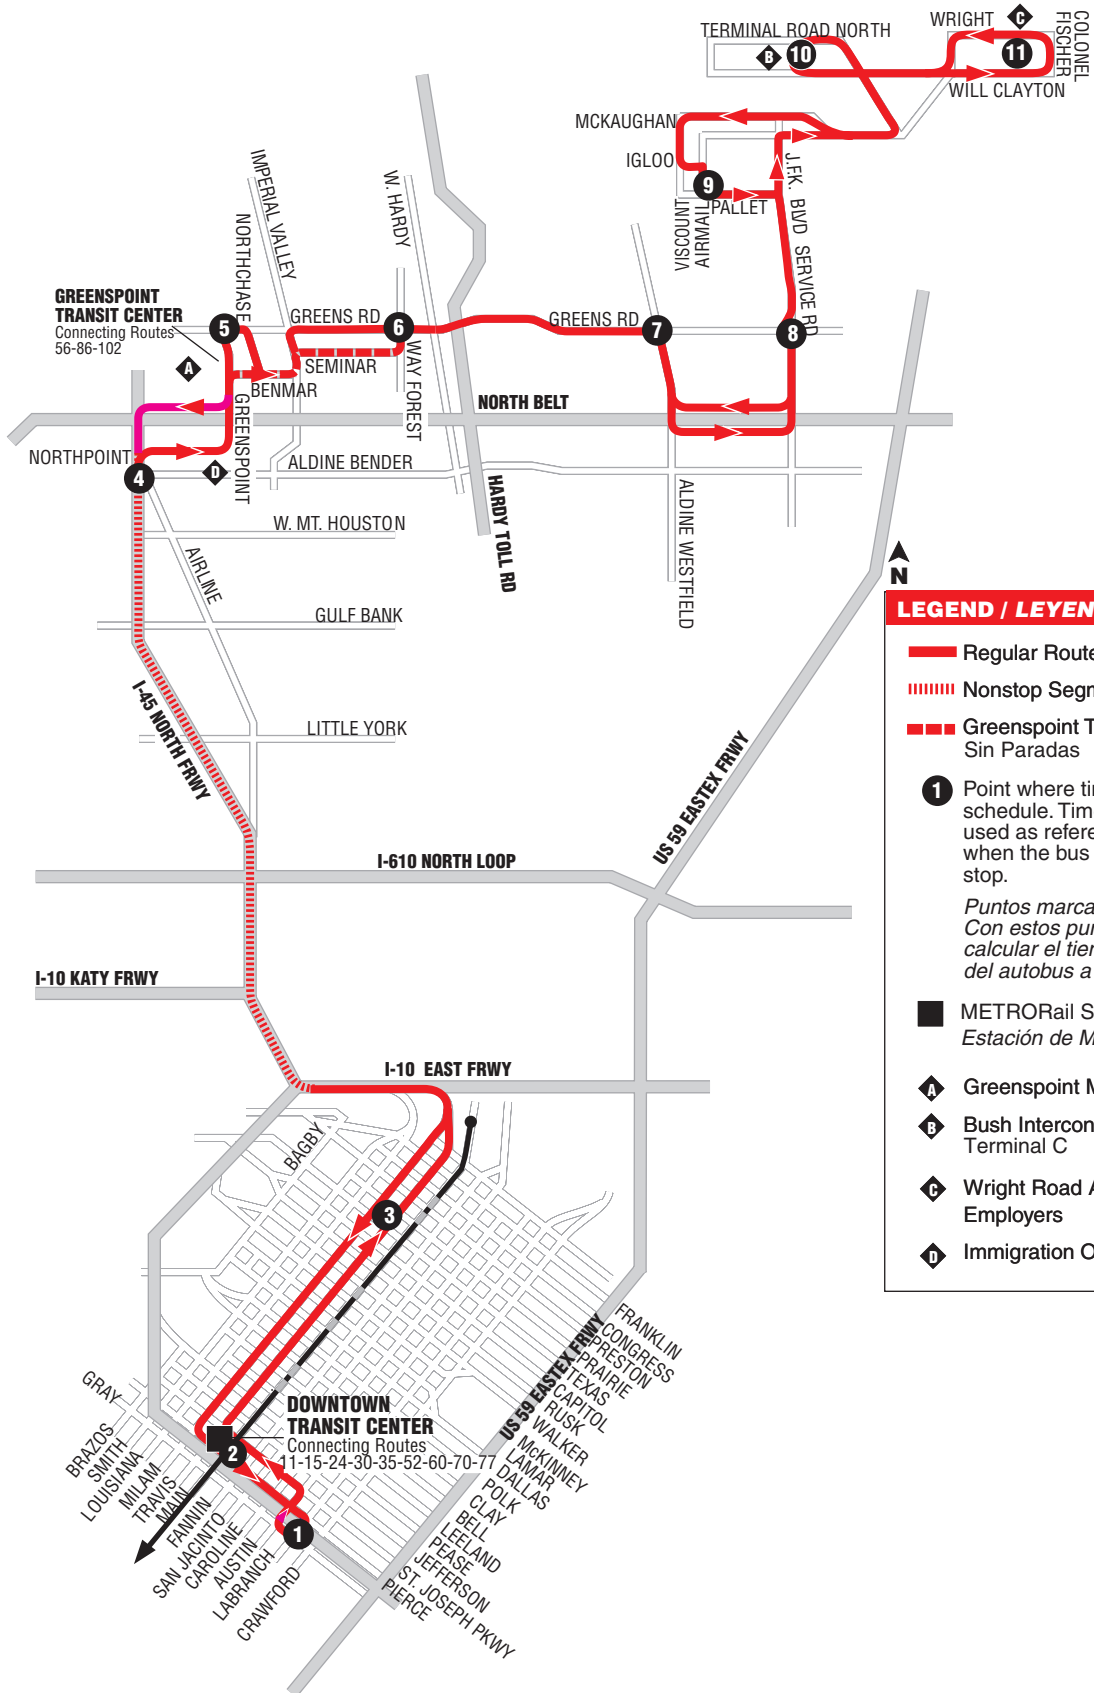

LEGEND / LEYENDA

- Regular Route / Ruta Regular
- ⋯ Nonstop Segment / Segmento
- - - Greenspoint Turnback Sin Paradas

1 Point where time is shown on schedule. Time points can be used as references to estimate when the bus will arrive at your stop.

Puntos marcados en el horario. Con estos puntos se puede calcular el tiempo de la llegada del autobus a su estación.

- METRORail Station Estación de METRORail
- Greenspoint Mall
- Bush Intercontinental Airport Terminal C
- Wright Road Airport Services Employers
- Immigration Office